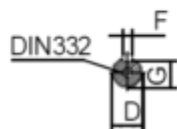

Data Sheet

Article number: 250201100224

Description: Kleedrive T2C 160M1-2 11kW 2800 rpm
3x400/690V 50HZ IP55 B5 Eff=89.4%

Measures

AA = 316	K = Ø15	TBH = 187
AC = Ø313	L = 605	TBS = 91
AD = 404	M = Ø300	TBW = 162
D = Ø42	N = Ø260	
E = 110	P = Ø350	
F = -	R = 0	
G = 37	S = 5	
HD = 244	T = 4xØ19	