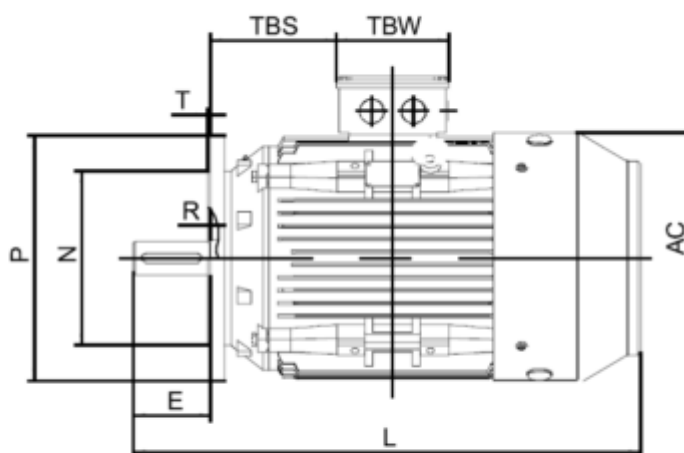

Data Sheet

Article number: 250201100224

Description: Kleedrive T2C 160M1-2 11kW 2800 rpm
3x400/690V 50HZ IP55 B5 Eff=89.4%

Measures

AA = 316	K = Ø15	TBH = 187
AC = Ø313	L = 605	TBS = 91
AD = 404	M = Ø300	TBW = 162
D = Ø42	N = Ø260	
E = 110	P = Ø350	
F = -	R = 0	
G = 37	S = 5	
HD = 244	T = 4xØ19	