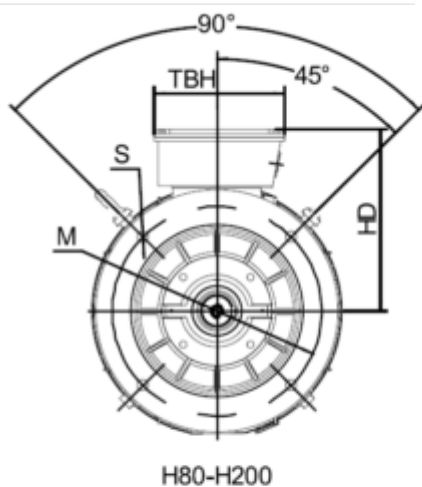

Data Sheet

Article number: 250201100224

Description: Kleedrive T2C 160M1-2 11kW 2800 rpm
3x400/690V 50HZ IP55 B5 Eff=89.4%

Measures

AA = 316	K = Ø15	TBH = 187
AC = Ø313	L = 605	TBS = 91
AD = 404	M = Ø300	TBW = 162
D = Ø42	N = Ø260	
E = 110	P = Ø350	
F = -	R = 0	
G = 37	S = 5	
HD = 244	T = 4xØ19	